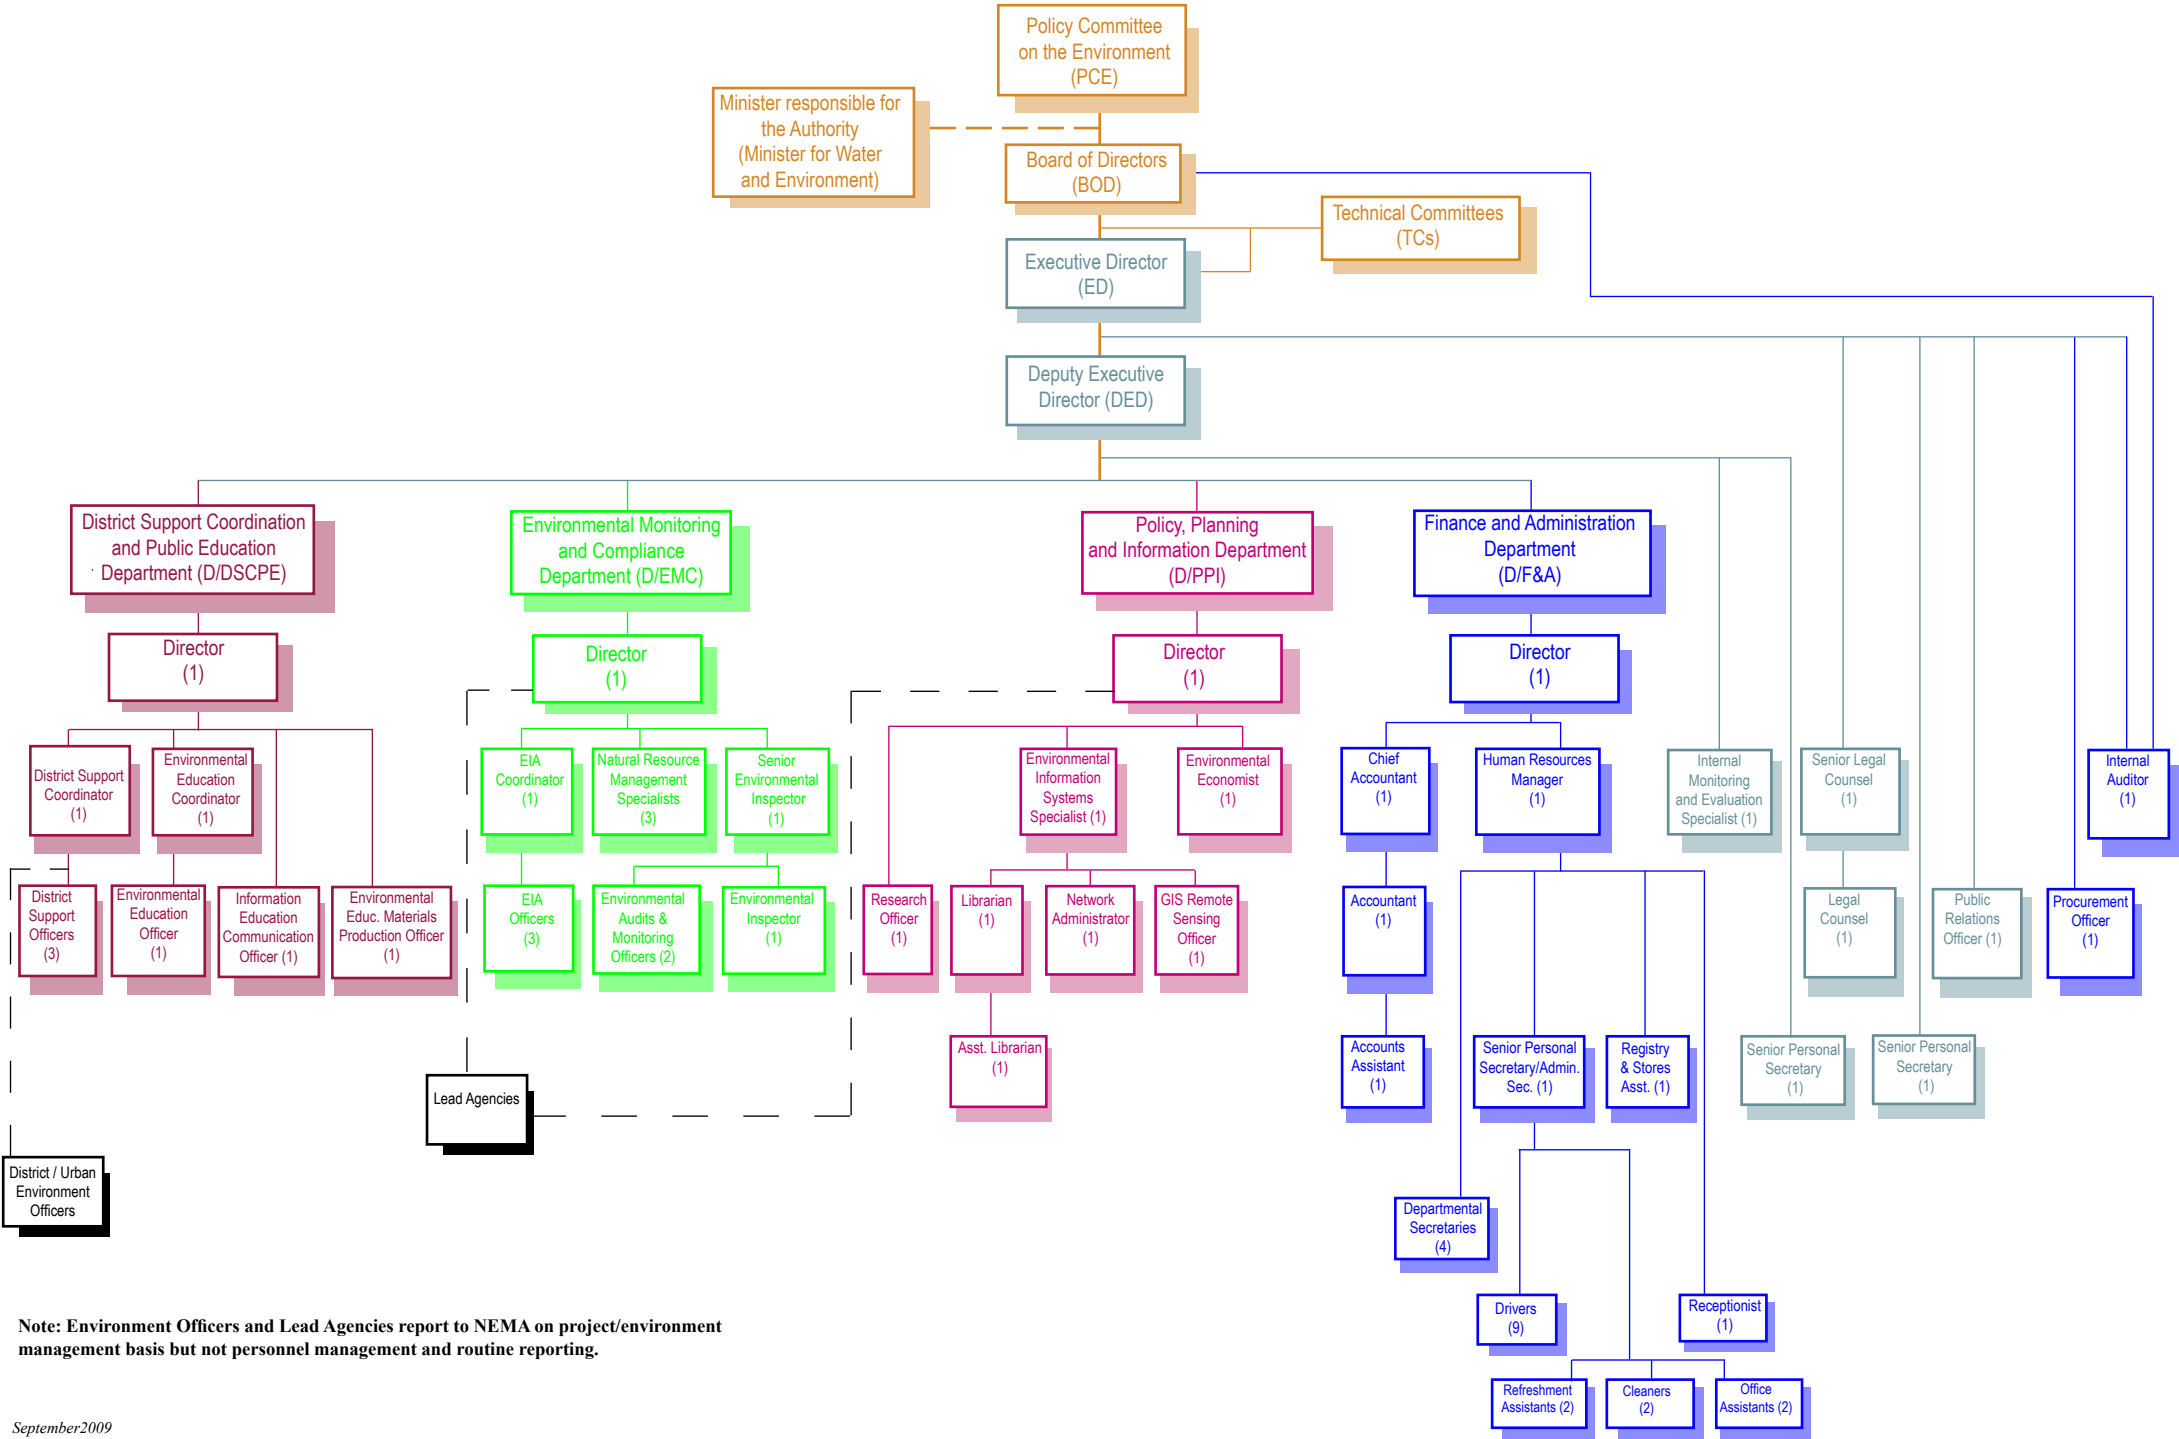

NEMA ORGANOGRAM

Note: Environment Officers and Lead Agencies report to NEMA on project/environment management basis but not personnel management and routine reporting.